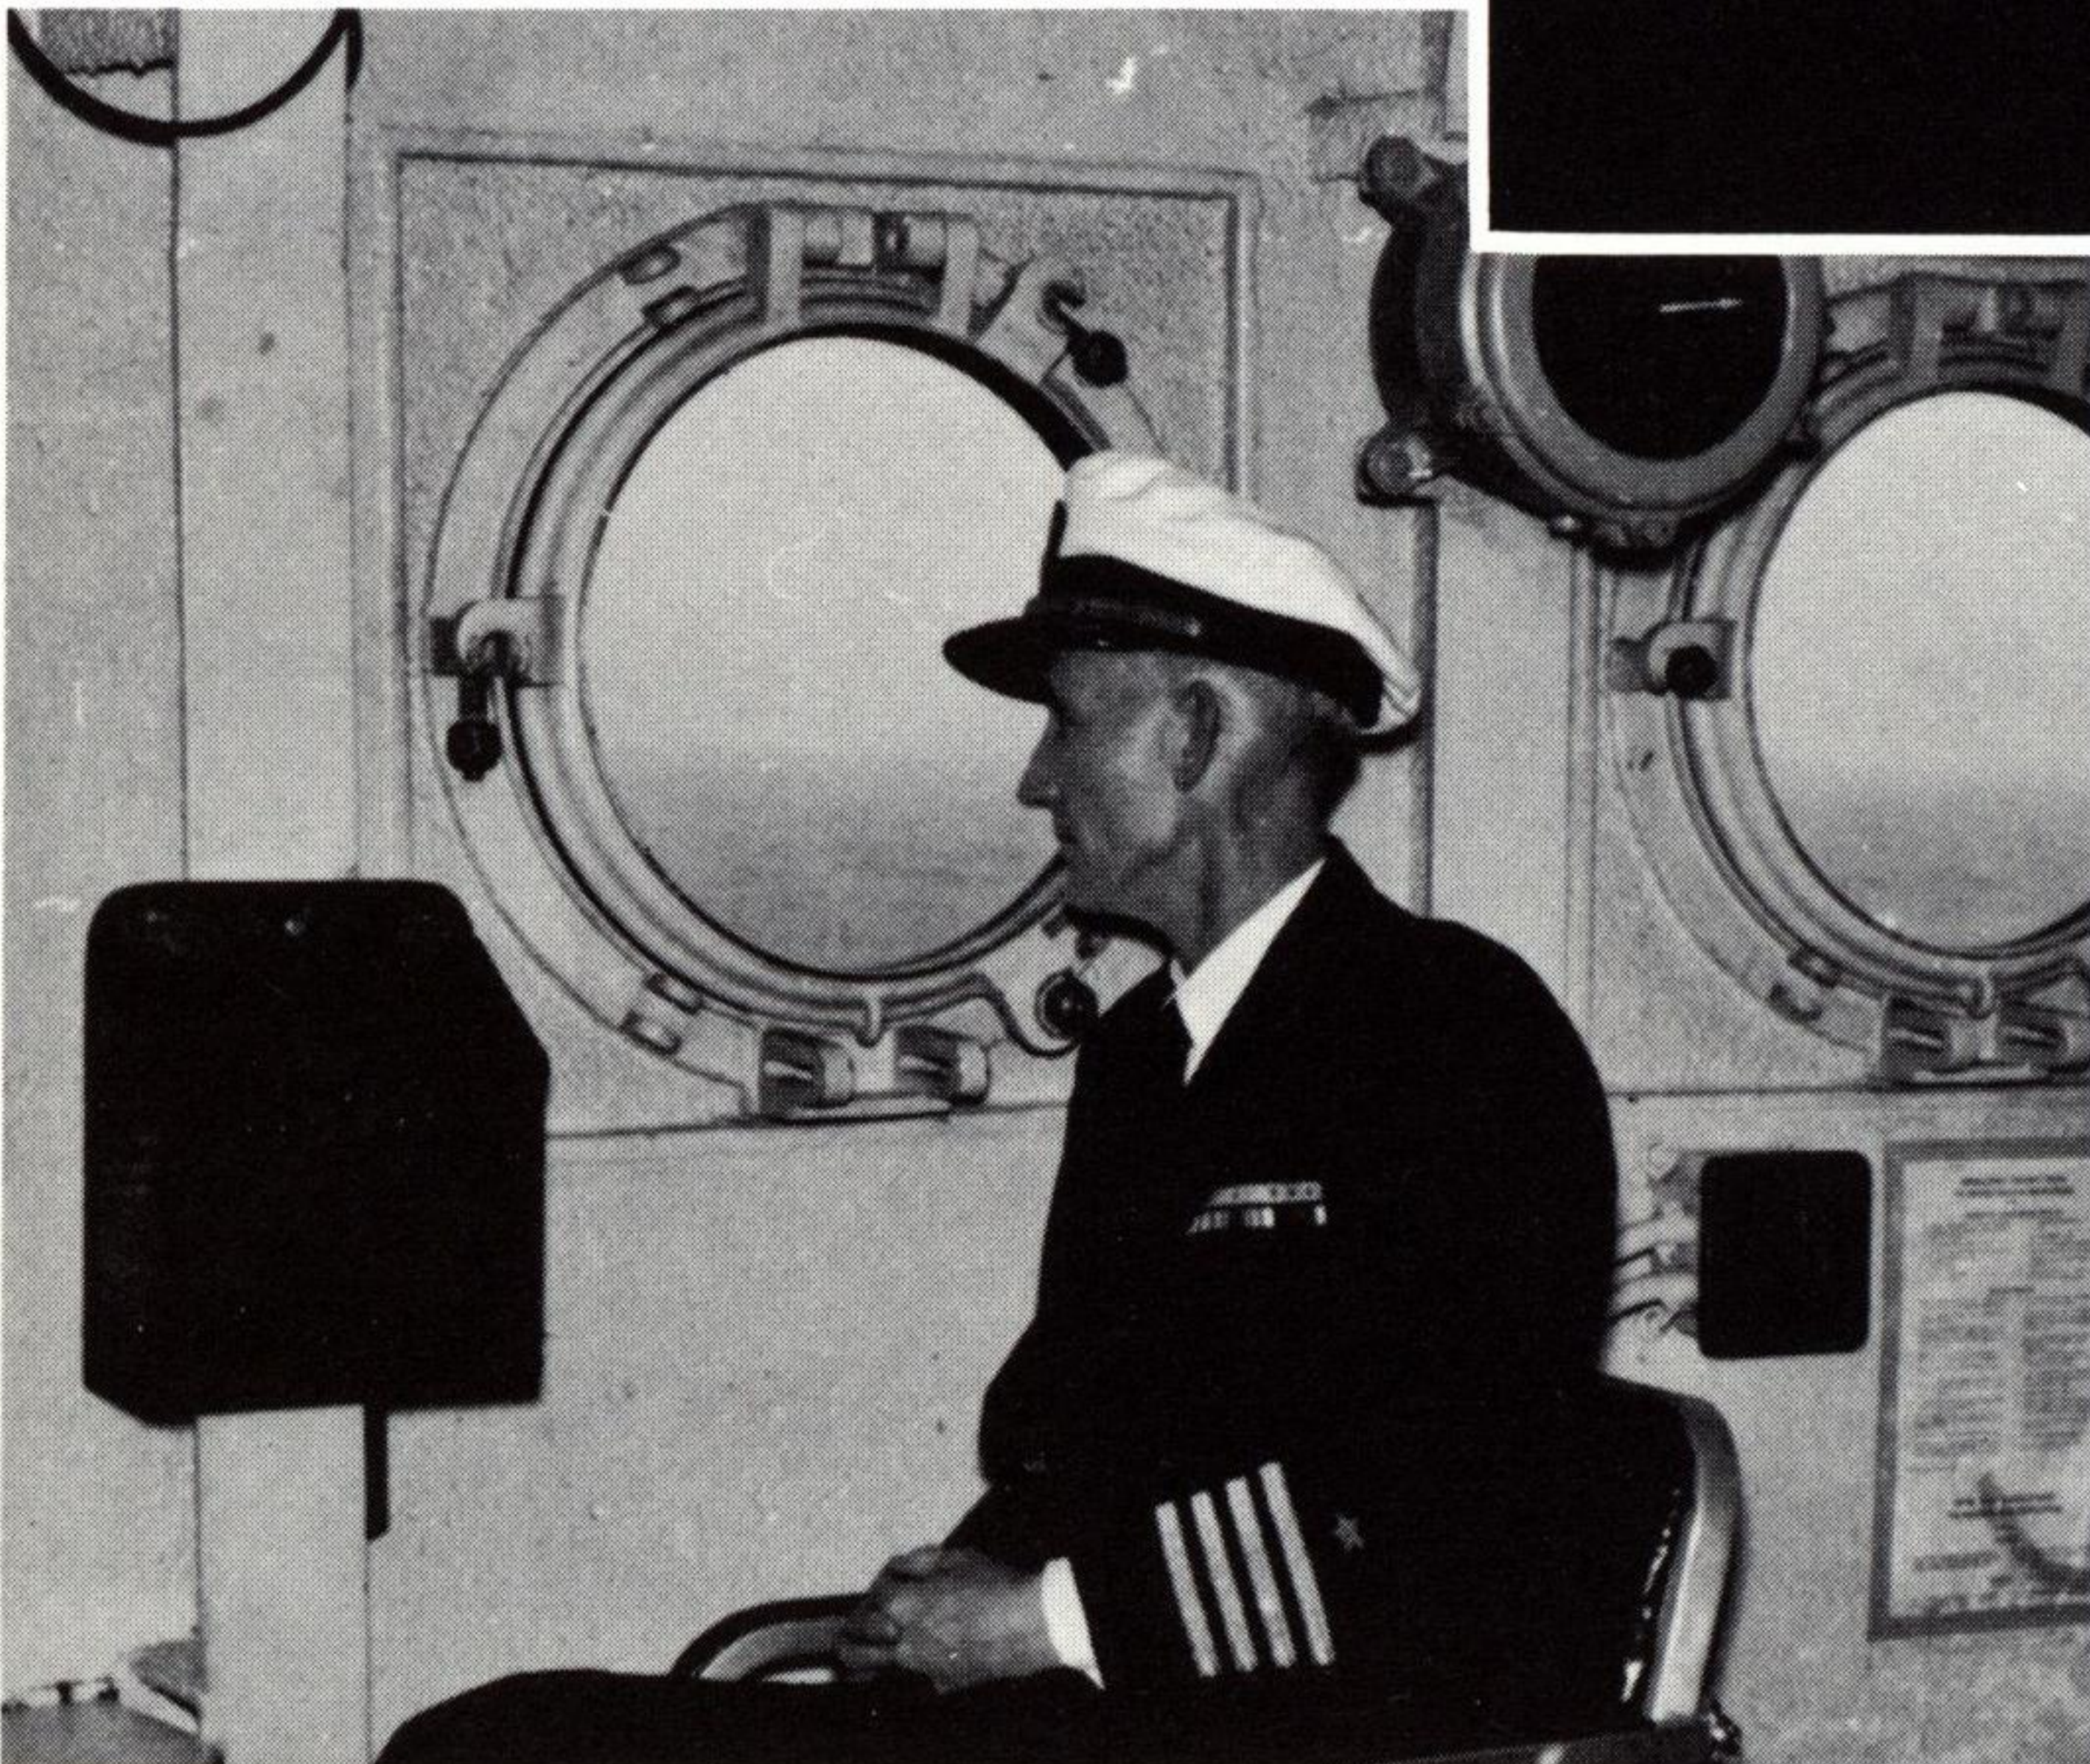

CAPTAIN DWIGHT L. MOODY

Captain Dwight L. Moody, present Commanding Officer of the *Prairie*, was born in Williamsburg, Kentucky. He entered the U.S. Naval Academy in June, 1931 and was commissioned with the class of 1935.

The advent of World War II found Captain Moody serving with Mine Squadron Two in the Pacific. He received the Navy Unit Citation for duty with that squadron during the Solomon Island Campaign.

Later in the war Captain Moody served as Commanding Officer of various ships and a tour of duty with the Bureau of Ordnance in Washington.

Prior to reporting for his present duty in October of 1959, Captain Moody served as Administrative Aid to the Chief of Naval Personnel.

*Captain  
Moody...*