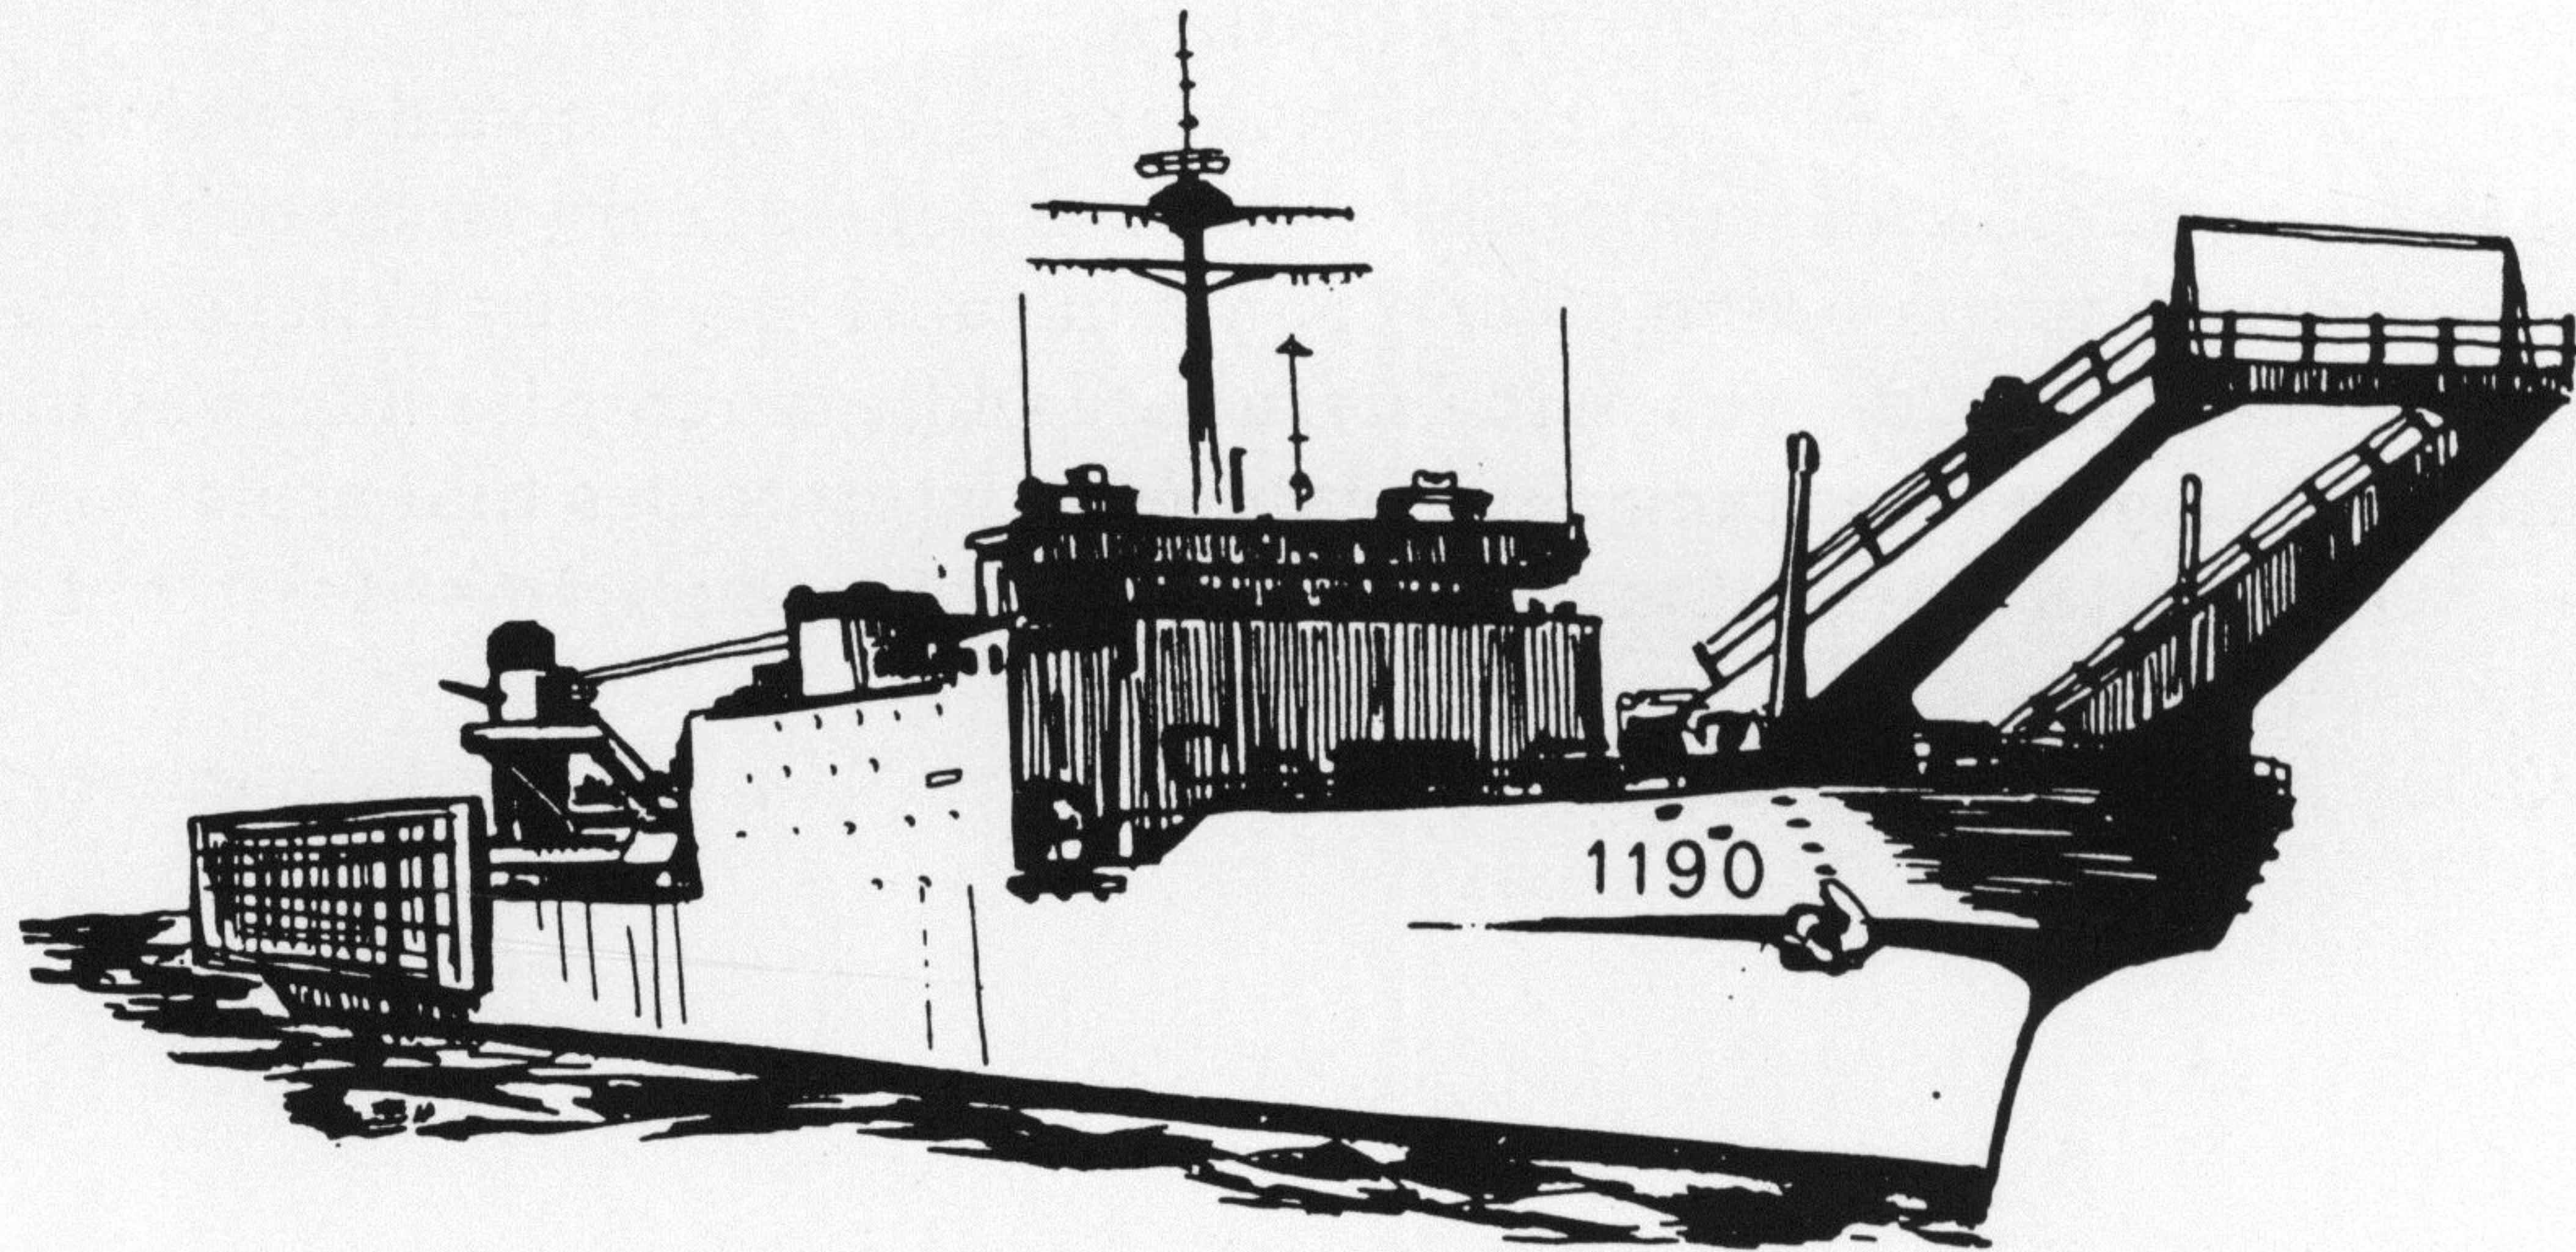

USS BOULDER (LST-1190)

WELCOME ABOARD

SHIP'S STATISTICS

LENGTH OVERALL	522'0"
BREADTH EXTREME	69'6"
FULL LOAD DISPLACEMENT	8,300 TONS
FULL LOAD DRAFT	15'0"
SHAFT HORSE POWER	16,000 HP
MAIN PROPULSION	6 ALCO V-16 DIESEL ENGINES POWERING 2 VARIABLE PITCH PROPELLERS
PERSONNEL ALLOWANCE	CREW: 230 OFFICERS: 13 TROOPS: 300
KEEL LAID	6 SEPTEMBER 1969
LAUNCHED	22 APRIL 1970
DATE OF COMMISSIONING	4 JUNE 1971
SHIP BUILDER	NATIONAL STEEL AND SHIPBUILDING COMPANY SAN DIEGO, CALIFORNIA