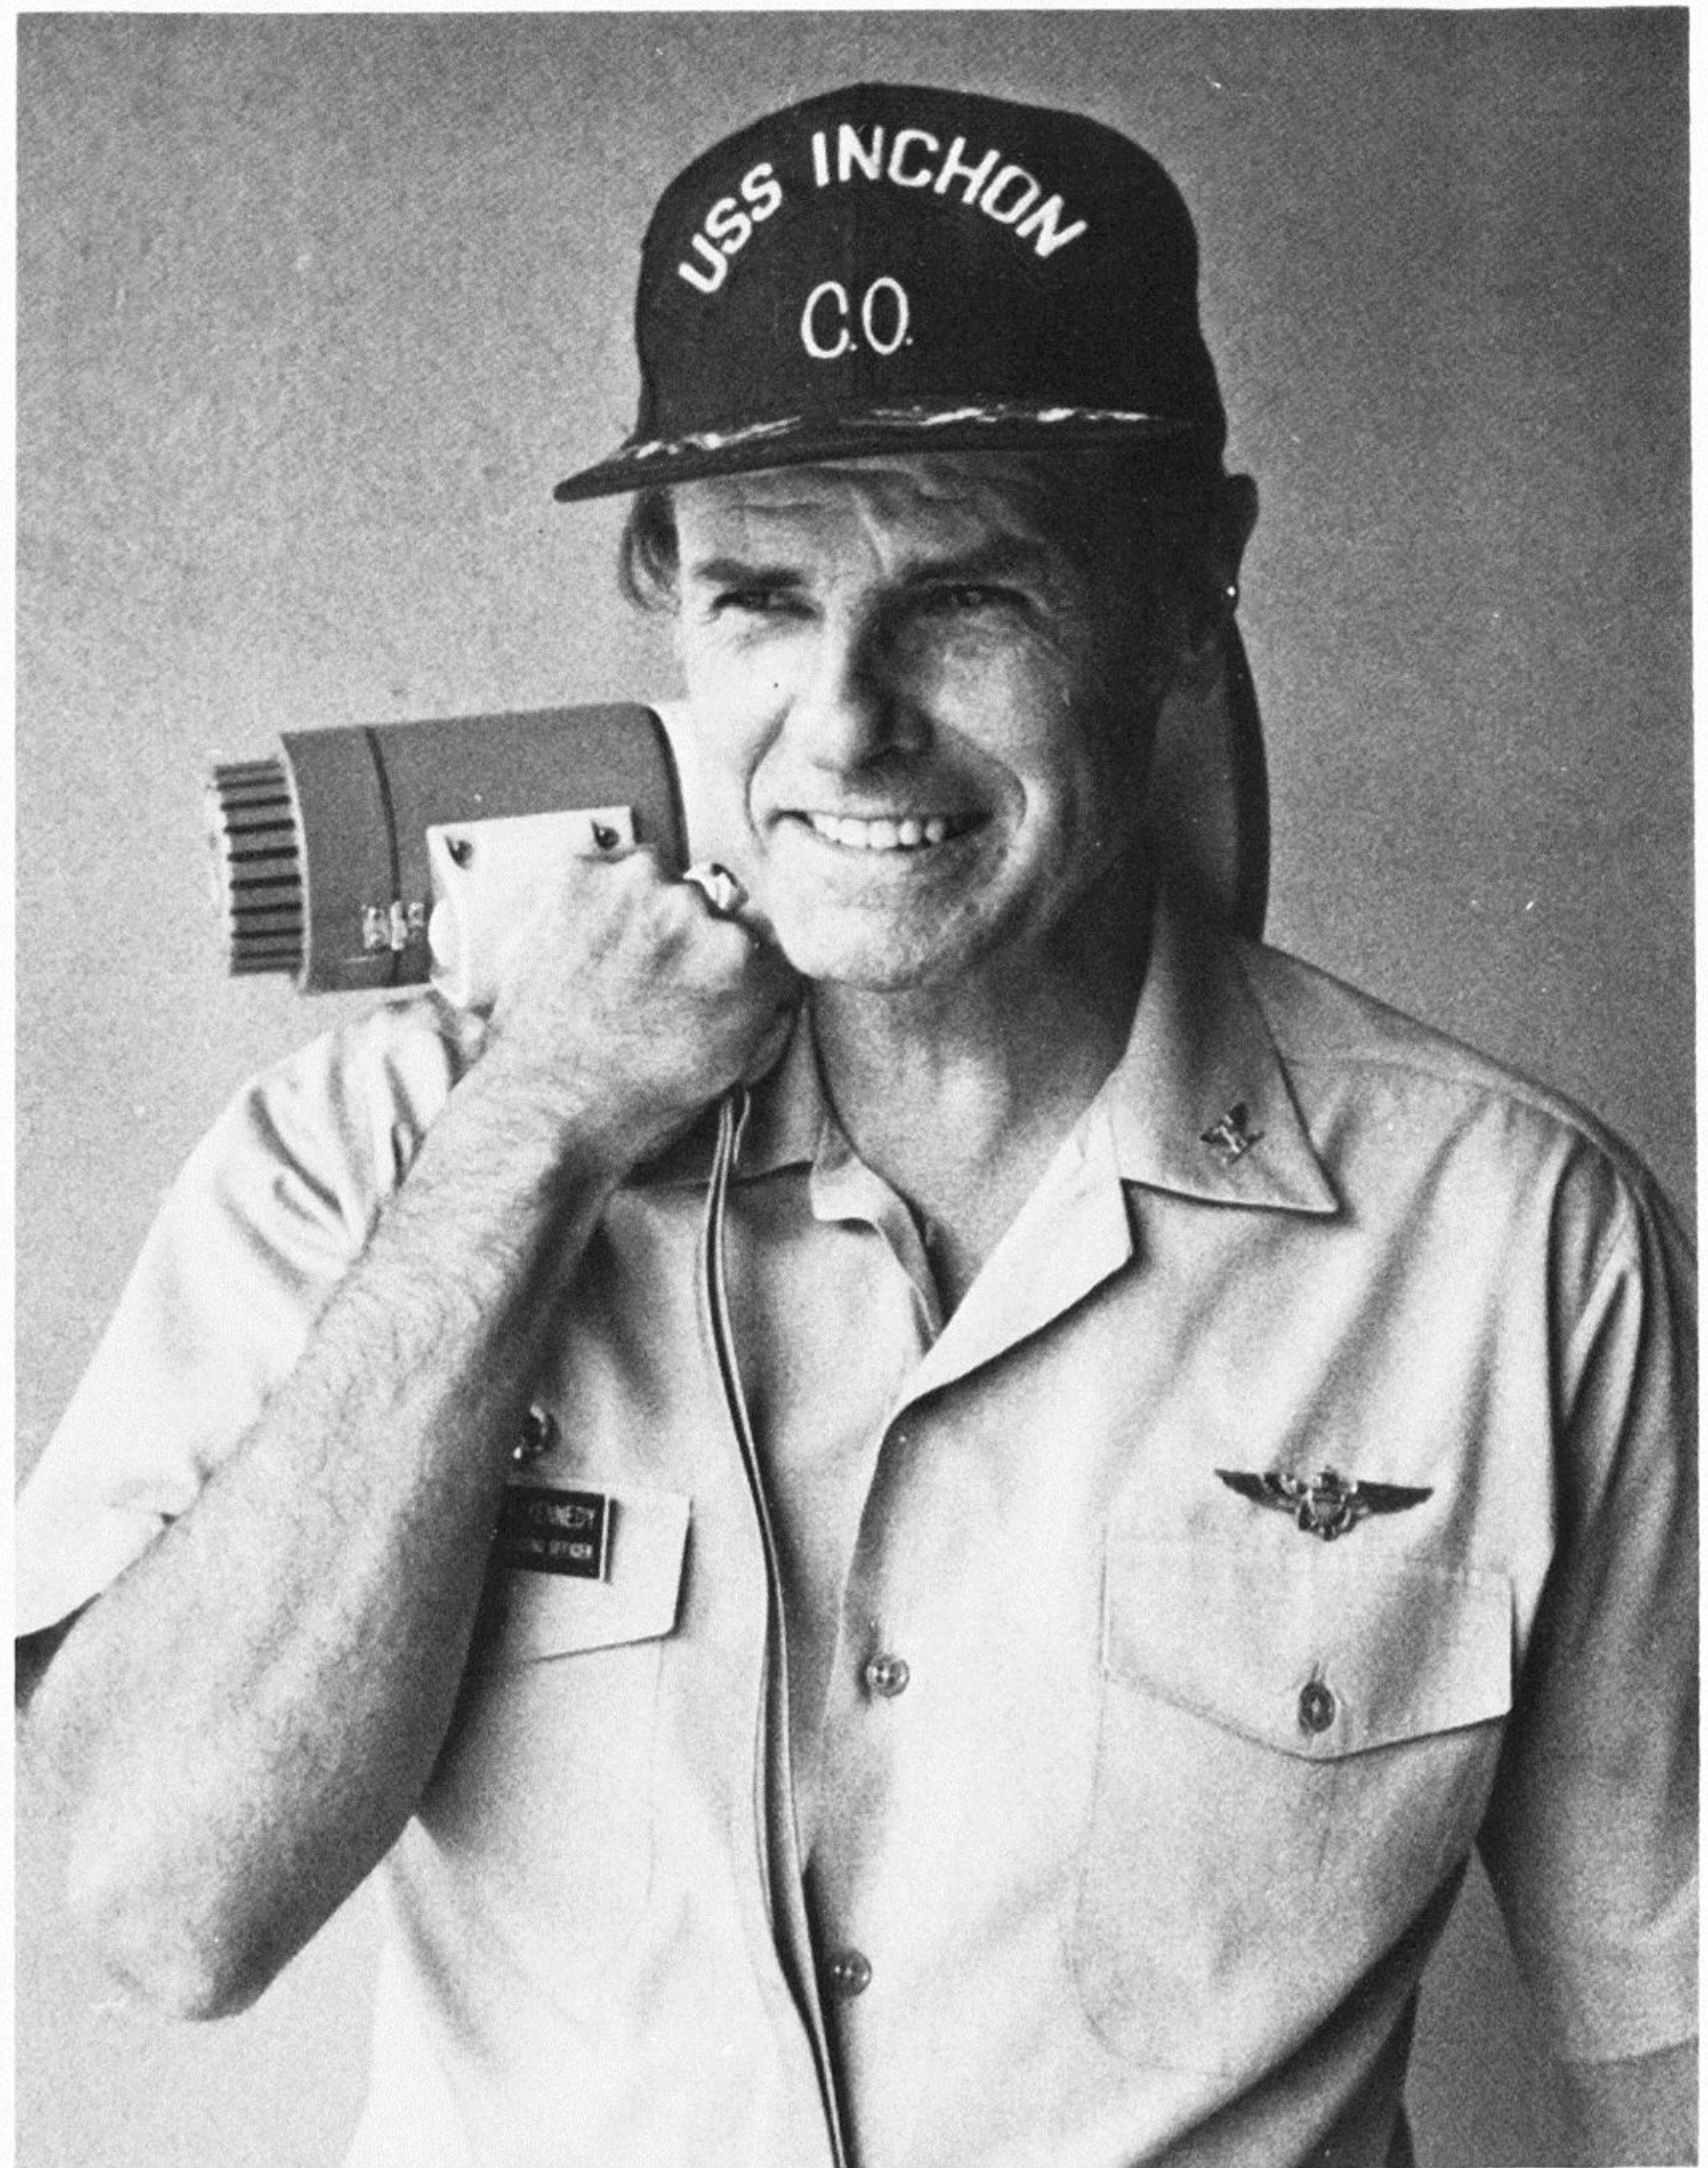

# CAPT R.W. KENNEDY U.S. NAVY

Captain Kennedy confers with his predecessor, Captain J. J. McNally, at the change of command.

## COMMANDING OFFICER

Captain Kennedy touches the flight deck to clear an **AV-8A** Harrier for take-off during carrier qualifications in Spring, 1977.

Captain Ronald W. Kennedy, USN, a native of Long Beach CA, assumed command of the **USS INCHON** in June, 1976 at the Norfolk Naval Shipyard. Captain Kennedy had previously served with various anti-submarine squadrons and air group staffs and has served a number of tours in Washington in strategic plans divisions of OPNAV. Prior to coming to **INCHON**, Captain Kennedy commanded the **USS PAUL REVERE**.