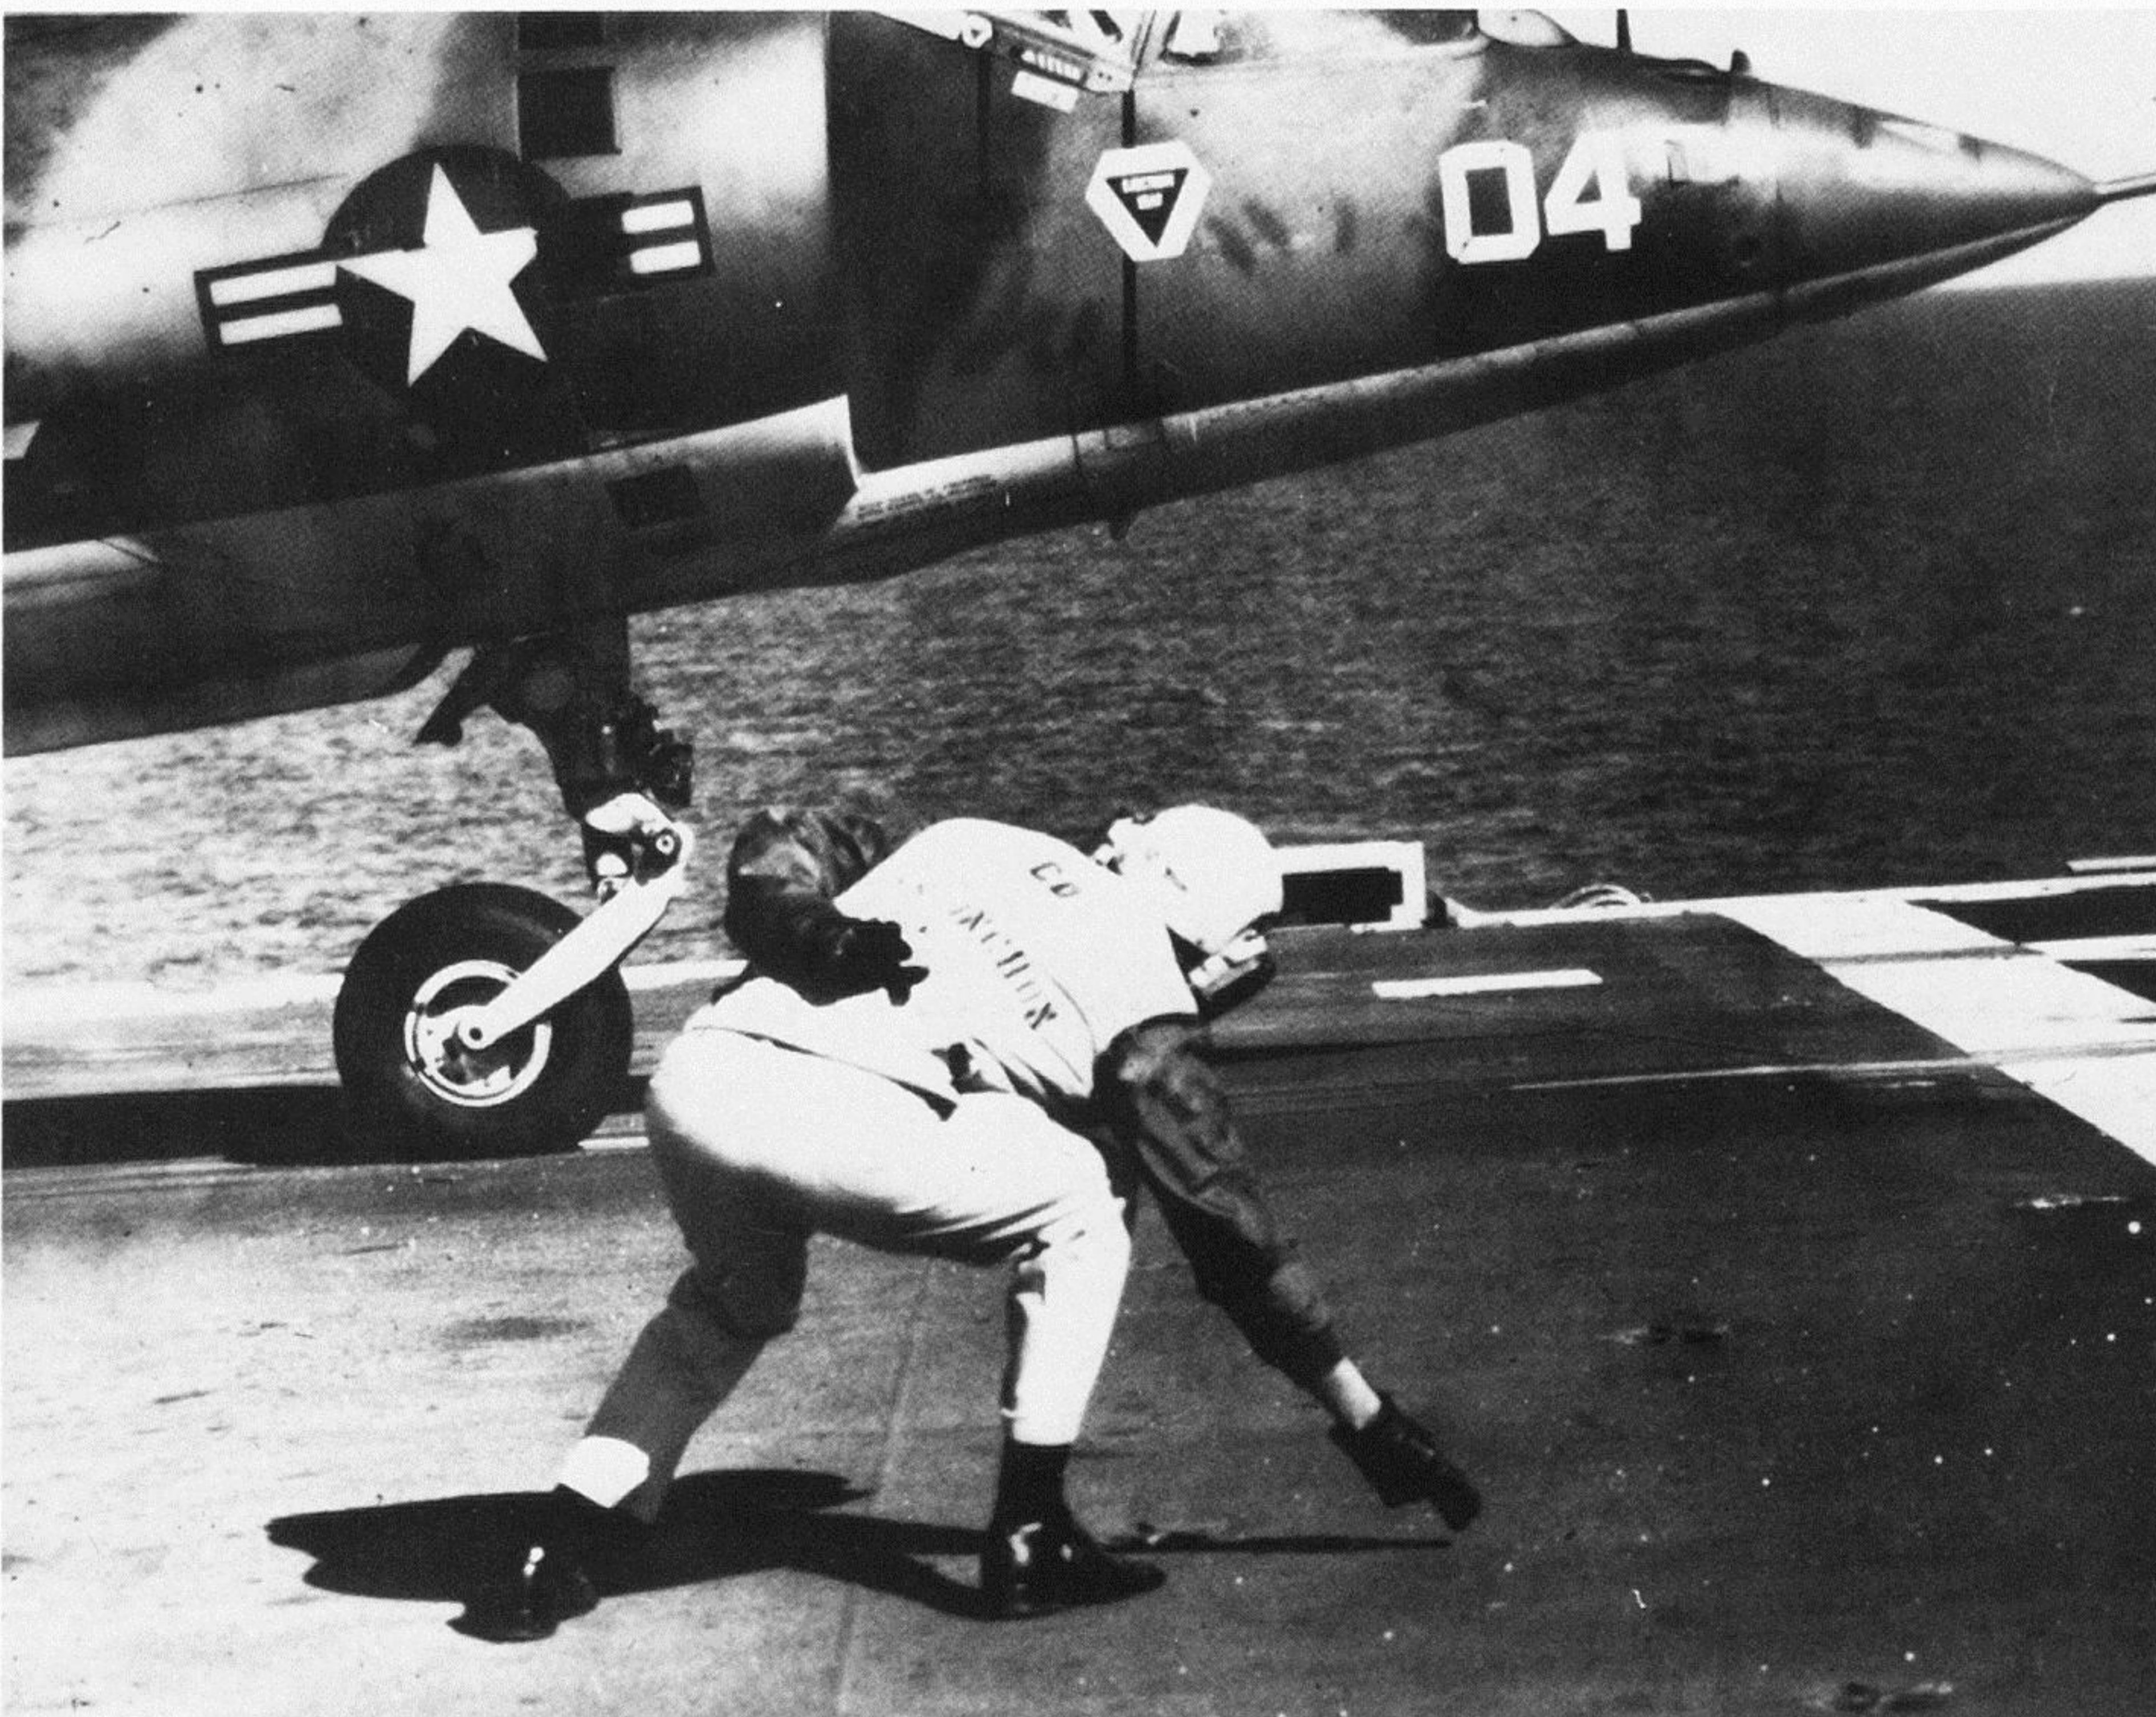

# CAPT R.W. KENNEDY U.S. NAVY

Captain Kennedy confers with his predecessor, Captain J. J. McNally, at the change of command.

## COMMANDING OFFICER

Captain Kennedy touches the flight deck to clear an **AV-8A** Harrier for take-off during carrier qualifications in Spring, 1977.

Captain Ronald W. Kennedy, USN, a native of Long Beach CA, assumed command of the **USS INCHON** in June, 1976 at the Norfolk Naval Shipyard. Captain Kennedy had previously served with various anti-submarine squadrons and air group staffs and has served a number of tours in Washington in strategic plans divisions of OPNAV. Prior to coming to **INCHON**, Captain Kennedy commanded the **USS PAUL REVERE**.