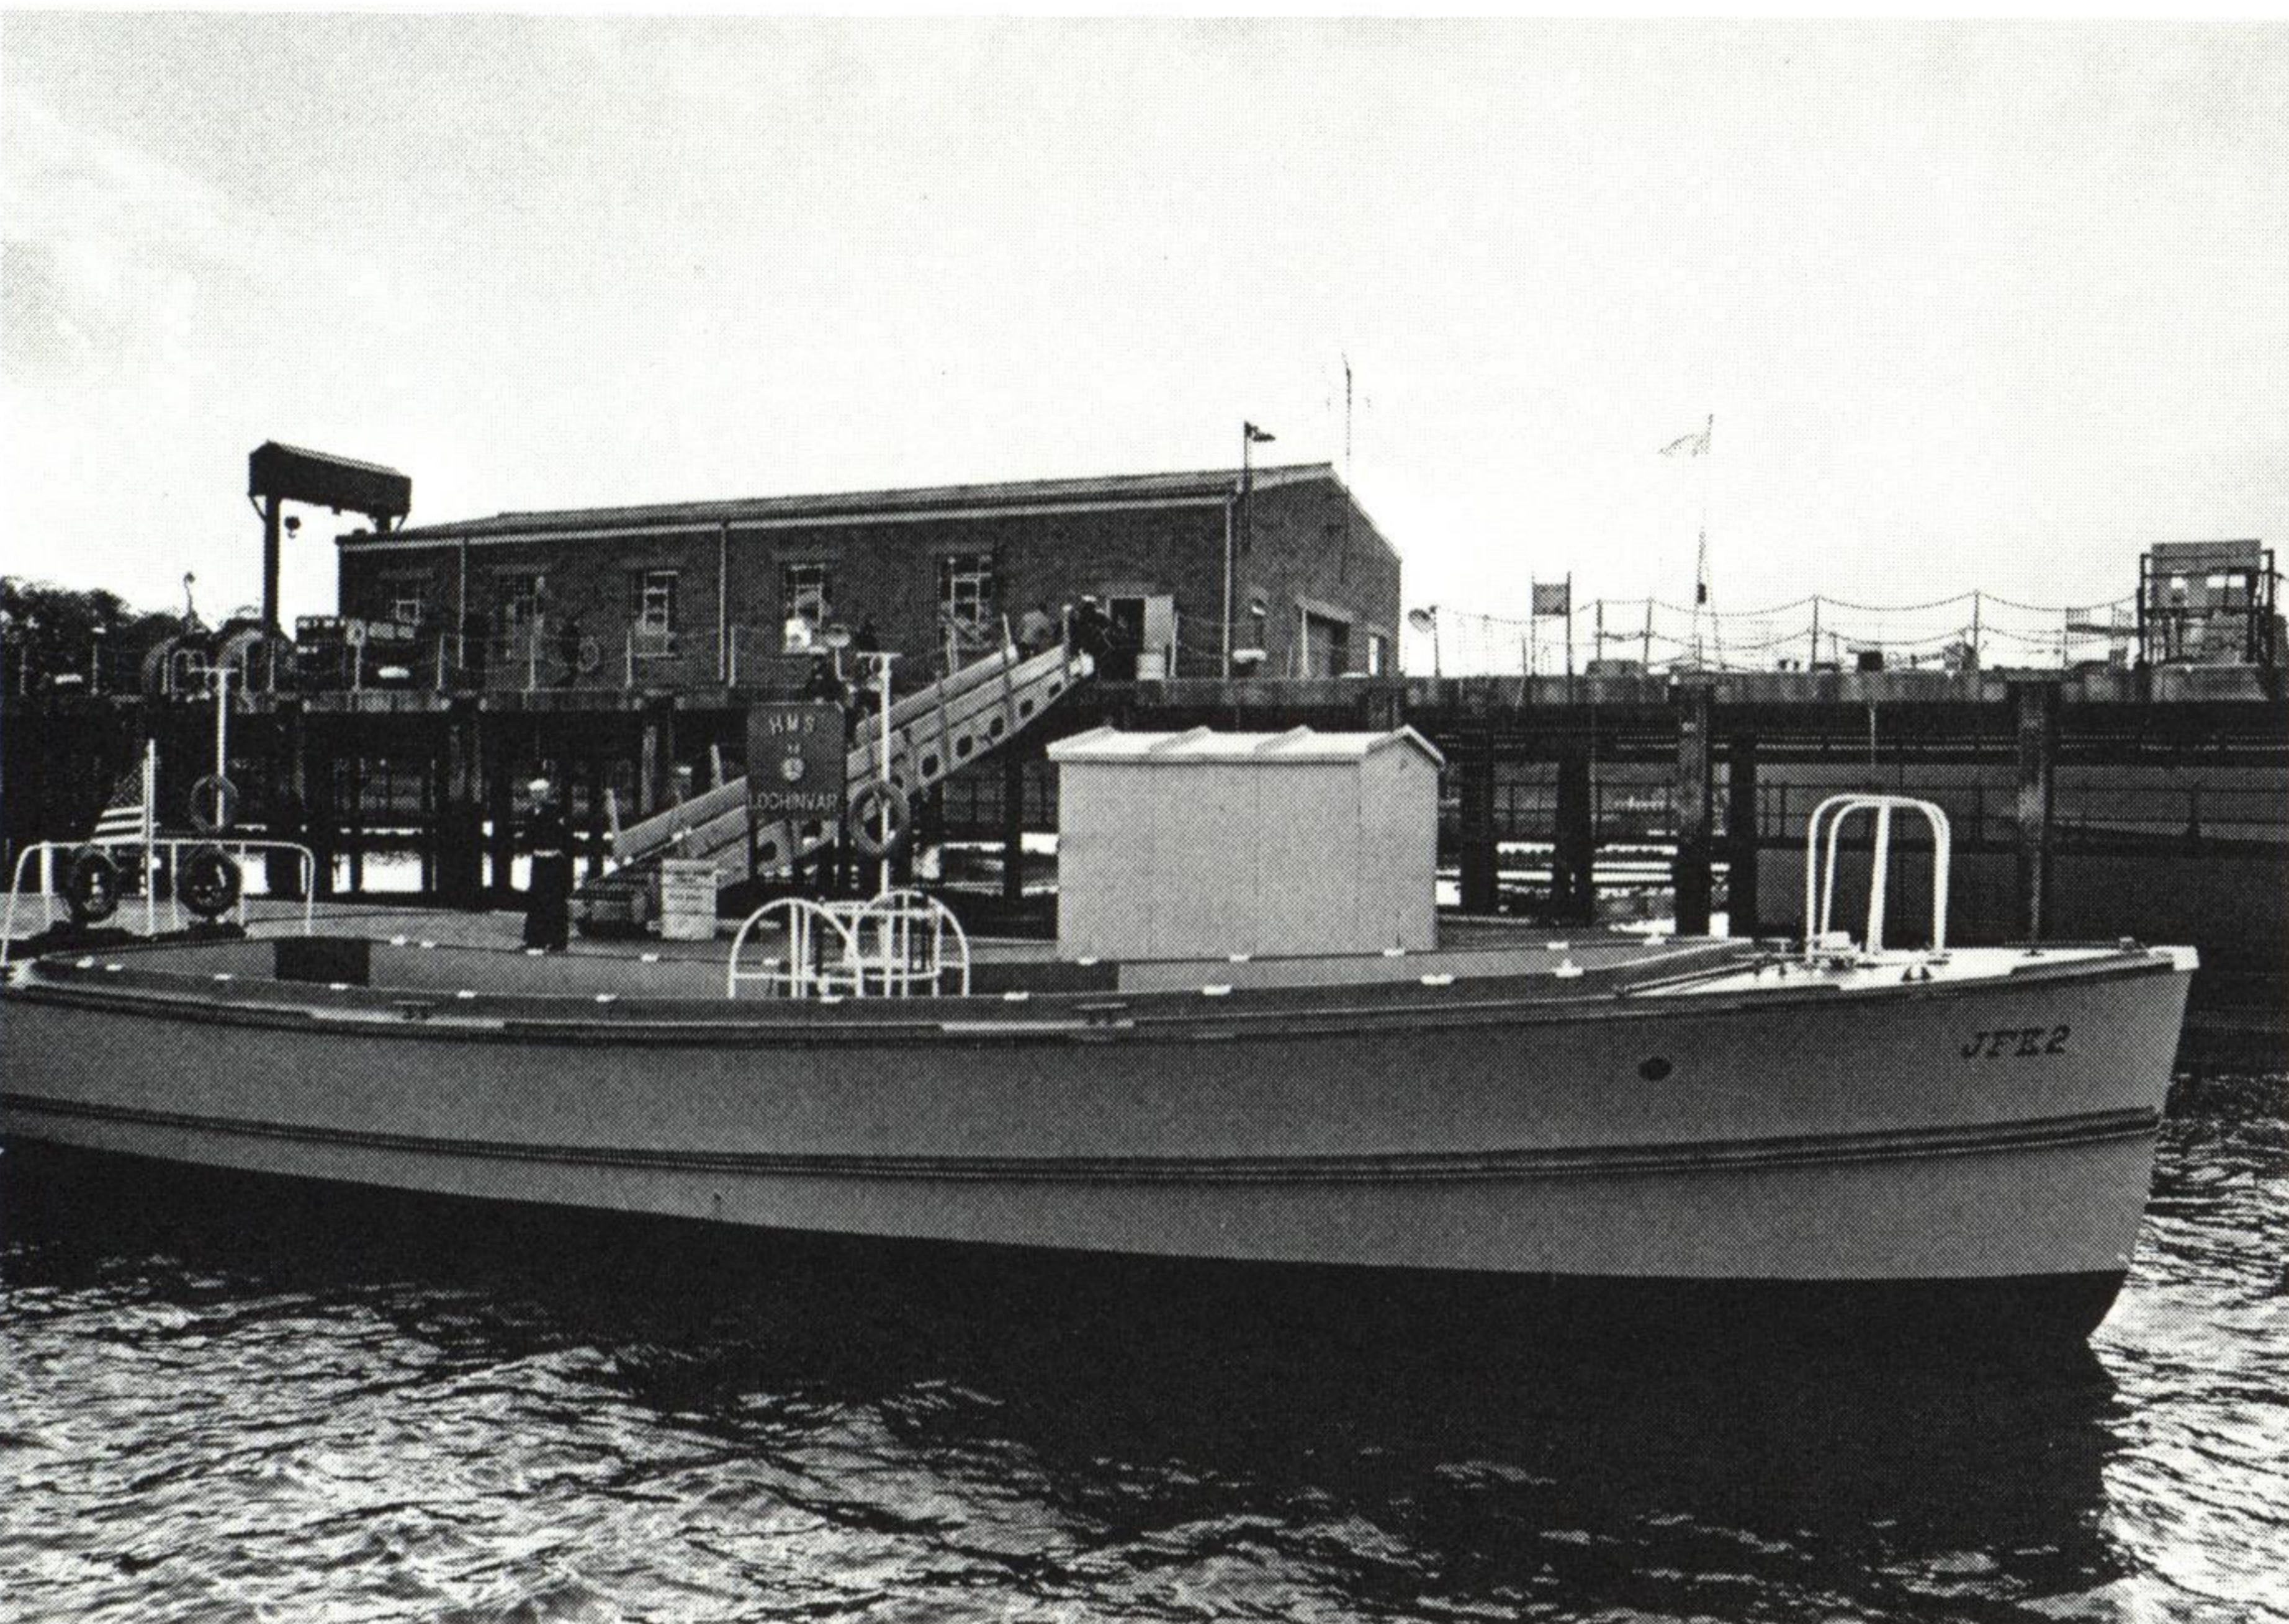

ROTA 23 September—24 September 36°34.6' N 06°20.5' W 29,472.6 NM
CROSS THE ARCTIC CIRCLE 4 October 66°30.0' N 05°76.6' W 32,787.2 NM
EDINBURGH 10 October—13 October 53°01.32' N 03°11.2' W 35,034.2 NM

Lane, K.